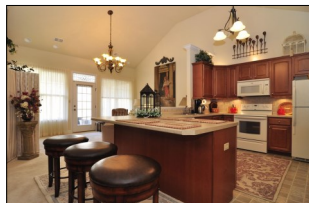

# The Somerset

Four new patio homes at  
Passavant Community  
in Zelenople!

The Somerset offers a contemporary floor plan featuring:

- \* Great room with cathedral ceiling
- \* 2 bedrooms
- \* 2 bathrooms, one with a walk-in shower
- \* Covered entryway and patio
- \* 2-car garage
- \* Laundry/mud room
- \* Customized finish options