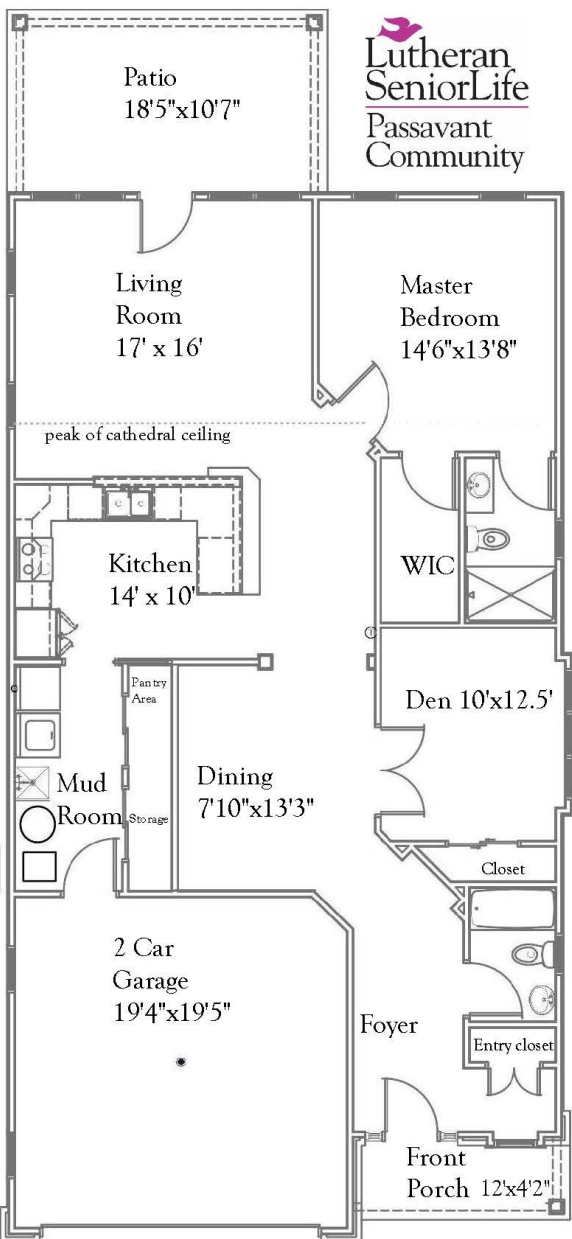

# The Somerset

Four new patio homes at  
Passavant Community  
in Zelenople!

The Somerset offers a contemporary floor plan featuring:

- \* Great room with cathedral ceiling
- \* 2 bedrooms
- \* 2 bathrooms, one with a walk-in shower
- \* Covered entryway and patio
- \* 2-car garage
- \* Laundry/mud room
- \* Customized finish options